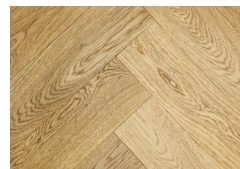

# H Parquetry

BY HURFORD'S

HAZEL - HERRINGBONE

NATURAL CLEAR

WESTERN

BLONDE

MINK

HAZEL

RAW  
(UNCOATED)

Herringbone Pattern

Chevron Pattern

## Hurford's Parquetry Specifications

	PRE-FINISH COLOUR	RAW
Species	Oak	Oak
Pattern	Herringbone or Chevron	Herringbone or Chevron
Coating	UV Cured 6 Coat Klumpp System	RAW (uncoated)
Edge Profile	Micro Bevel (ends and sides)	Fine Sand, Square Edge (ends and sides)
Surface	Light Brushed Texture	Smooth Lightly Sanded
Appearance	Prime	Prime
Finish	Ultra Matte	RAW (uncoated)
Locking System	Tongue & Groove (ends and sides)	Tongue & Groove (ends and sides)
Size	150mm x 14mm	150mm x 14mm
Wear Layer	3mm Lamella	3mm Lamella
Length	750mm	750mm
Packaging	20 pieces per box	20 pieces per box