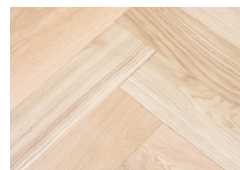

# H Parquetry

BY HURFORD'S

HAZEL - HERRINGBONE

NATURAL CLEAR

WESTERN

BLONDE

MINK

HAZEL

RAW  
(UNCOATED)

Herringbone Pattern

Chevron Pattern

## Hurford's Parquetry Specifications

	PRE-FINISH COLOUR	RAW
Species	Oak	Oak
Pattern	Herringbone or Chevron	Herringbone or Chevron
Coating	UV Cured 6 Coat Klumpp System	RAW (uncoated)
Edge Profile	Micro Bevel (ends and sides)	Fine Sand, Square Edge (ends and sides)
Surface	Light Brushed Texture	Smooth Lightly Sanded
Appearance	Prime	Prime
Finish	Ultra Matte	RAW (uncoated)
Locking System	Tongue & Groove (ends and sides)	Tongue & Groove (ends and sides)
Size	150mm x 14mm	150mm x 14mm
Wear Layer	3mm Lamella	3mm Lamella
Length	750mm	750mm
Packaging	20 pieces per box	20 pieces per box