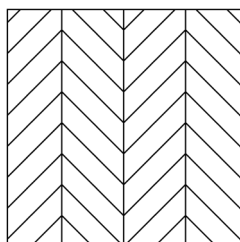

# H Parquetry

BY HURFORD'S

HAZEL - HERRINGBONE

NATURAL CLEAR

WESTERN

BLONDE

MINK

HAZEL

RAW  
(UNCOATED)

Herringbone Pattern

Chevron Pattern

## Hurford's Parquetry Specifications

	PRE-FINISH COLOUR	RAW
Species	Oak	Oak
Pattern	Herringbone or Chevron	Herringbone or Chevron
Coating	UV Cured 6 Coat Klumpp System	RAW (uncoated)
Edge Profile	Micro Bevel (ends and sides)	Fine Sand, Square Edge (ends and sides)
Surface	Light Brushed Texture	Smooth Lightly Sanded
Appearance	Prime	Prime
Finish	Ultra Matte	RAW (uncoated)
Locking System	Tongue & Groove (ends and sides)	Tongue & Groove (ends and sides)
Size	150mm x 14mm	150mm x 14mm
Wear Layer	3mm Lamella	3mm Lamella
Length	750mm	750mm
Packaging	20 pieces per box	20 pieces per box