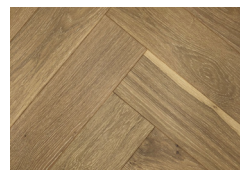

# H Parquetry

BY HURFORD'S

HAZEL - HERRINGBONE

NATURAL CLEAR

WESTERN

BLONDE

MINK

HAZEL

RAW  
(UNCOATED)

Herringbone Pattern

Chevron Pattern

## Hurford's Parquetry Specifications

	PRE-FINISH COLOUR	RAW
Species	Oak	Oak
Pattern	Herringbone or Chevron	Herringbone or Chevron
Coating	UV Cured 6 Coat Klumpp System	RAW (uncoated)
Edge Profile	Micro Bevel (ends and sides)	Fine Sand, Square Edge (ends and sides)
Surface	Light Brushed Texture	Smooth Lightly Sanded
Appearance	Prime	Prime
Finish	Ultra Matte	RAW (uncoated)
Locking System	Tongue & Groove (ends and sides)	Tongue & Groove (ends and sides)
Size	150mm x 14mm	150mm x 14mm
Wear Layer	3mm Lamella	3mm Lamella
Length	750mm	750mm
Packaging	20 pieces per box	20 pieces per box