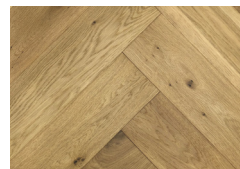

# H Parquetry

BY HURFORD'S

HAZEL - HERRINGBONE

NATURAL CLEAR

WESTERN

BLONDE

MINK

HAZEL

RAW  
(UNCOATED)

Herringbone Pattern

Chevron Pattern

## Hurford's Parquetry Specifications

	PRE-FINISH COLOUR	RAW
Species	Oak	Oak
Pattern	Herringbone or Chevron	Herringbone or Chevron
Coating	UV Cured 6 Coat Klumpp System	RAW (uncoated)
Edge Profile	Micro Bevel (ends and sides)	Fine Sand, Square Edge (ends and sides)
Surface	Light Brushed Texture	Smooth Lightly Sanded
Appearance	Prime	Prime
Finish	Ultra Matte	RAW (uncoated)
Locking System	Tongue & Groove (ends and sides)	Tongue & Groove (ends and sides)
Size	150mm x 14mm	150mm x 14mm
Wear Layer	3mm Lamella	3mm Lamella
Length	750mm	750mm
Packaging	20 pieces per box	20 pieces per box