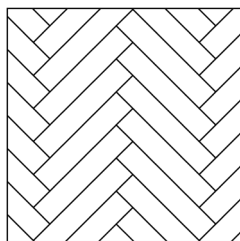

# H Parquetry

BY HURFORD'S

HAZEL - HERRINGBONE

NATURAL CLEAR

WESTERN

BLONDE

MINK

HAZEL

RAW  
(UNCOATED)

Herringbone Pattern

Chevron Pattern

## Hurford's Parquetry Specifications

	PRE-FINISH COLOUR	RAW
Species	Oak	Oak
Pattern	Herringbone or Chevron	Herringbone or Chevron
Coating	UV Cured 6 Coat Klumpp System	RAW (uncoated)
Edge Profile	Micro Bevel (ends and sides)	Fine Sand, Square Edge (ends and sides)
Surface	Light Brushed Texture	Smooth Lightly Sanded
Appearance	Prime	Prime
Finish	Ultra Matte	RAW (uncoated)
Locking System	Tongue & Groove (ends and sides)	Tongue & Groove (ends and sides)
Size	150mm x 14mm	150mm x 14mm
Wear Layer	3mm Lamella	3mm Lamella
Length	750mm	750mm
Packaging	20 pieces per box	20 pieces per box